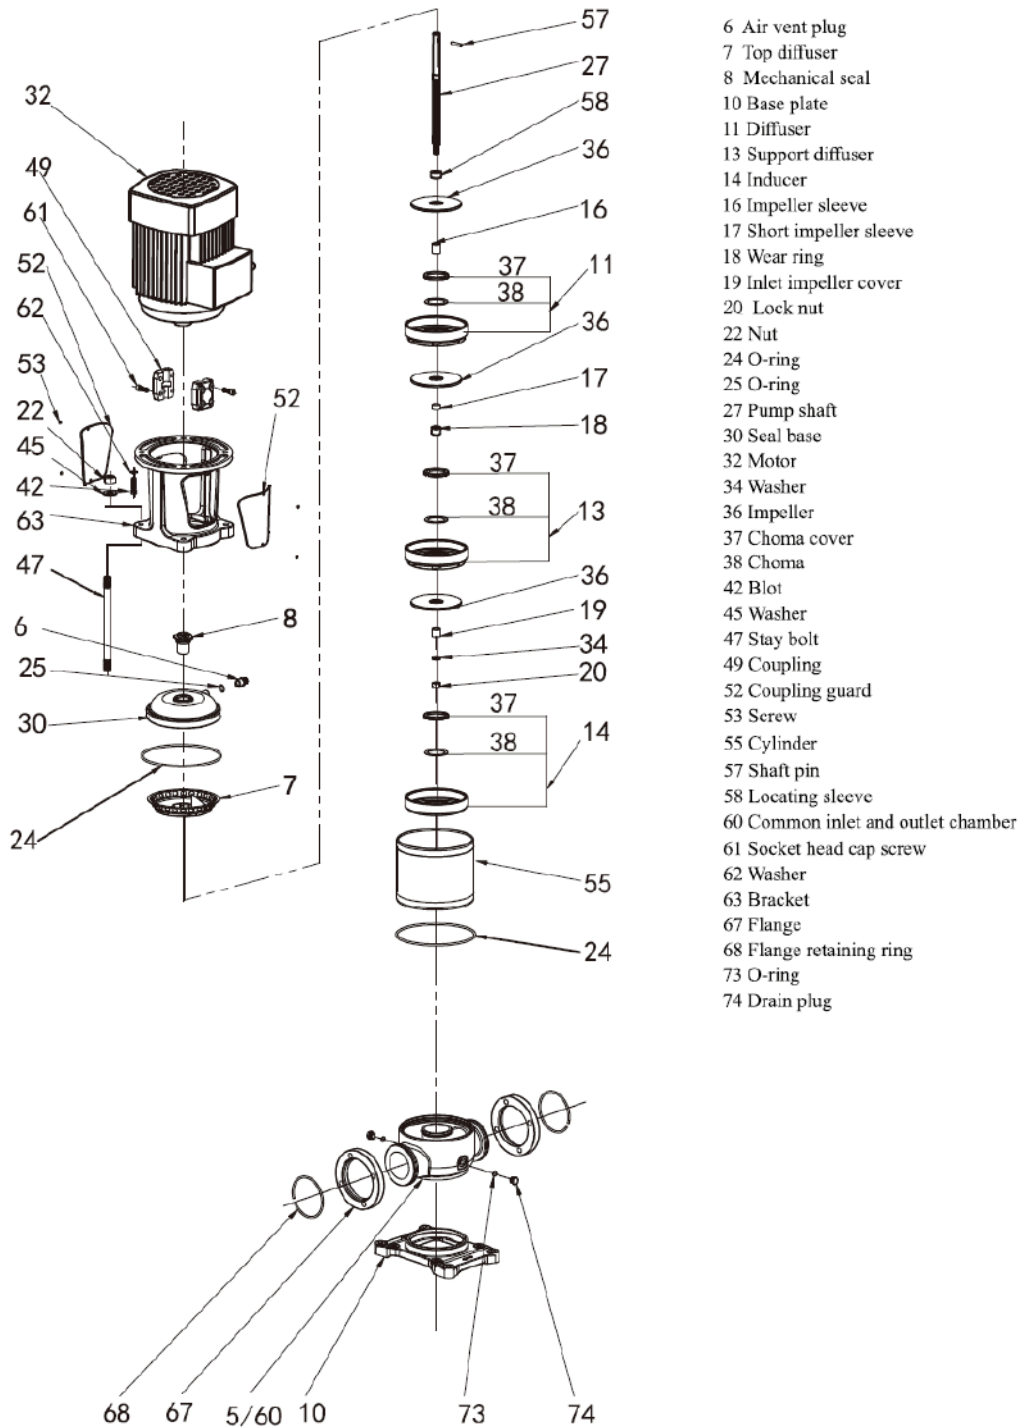

PRODUCT DATA SHEET

SUMMIT SERIES VERTICAL MULTISTAGE

DRIVE KIT

BIA-1VMS5/8M-DRIVE • 812395

WARRANTY / CERTIFICATIONS