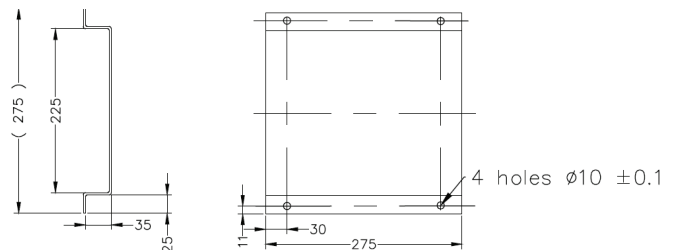

### TECHNICAL DATA

<b>RATED FLOW [M3/H]</b>	4m3/hr
<b>MAX FLOW</b>	6m3/hr
<b>MAX HEAD</b>	92.4M
<b>OPTIMUM OPERATING RANGE</b>	2.41m3/hr @ 84.9m 38.8% eff 5m3/hr @ 75.4m 55.8% eff
<b>WORKING AIR TEMP</b>	0°C - 40°C
<b>LIQUID TEMPERATURE</b>	-15°C - 120°C
<b>HIGHEST EFFICIENCY</b>	57.11%
<b>MAXIMUM PUMP PRESSURE</b>	33 bar
<b>NET WEIGHT (KG)</b>	36kg

### DIMENSIONS

**BASE WIDTH & LENGTH** 275

## DUAL PUMP CURVE