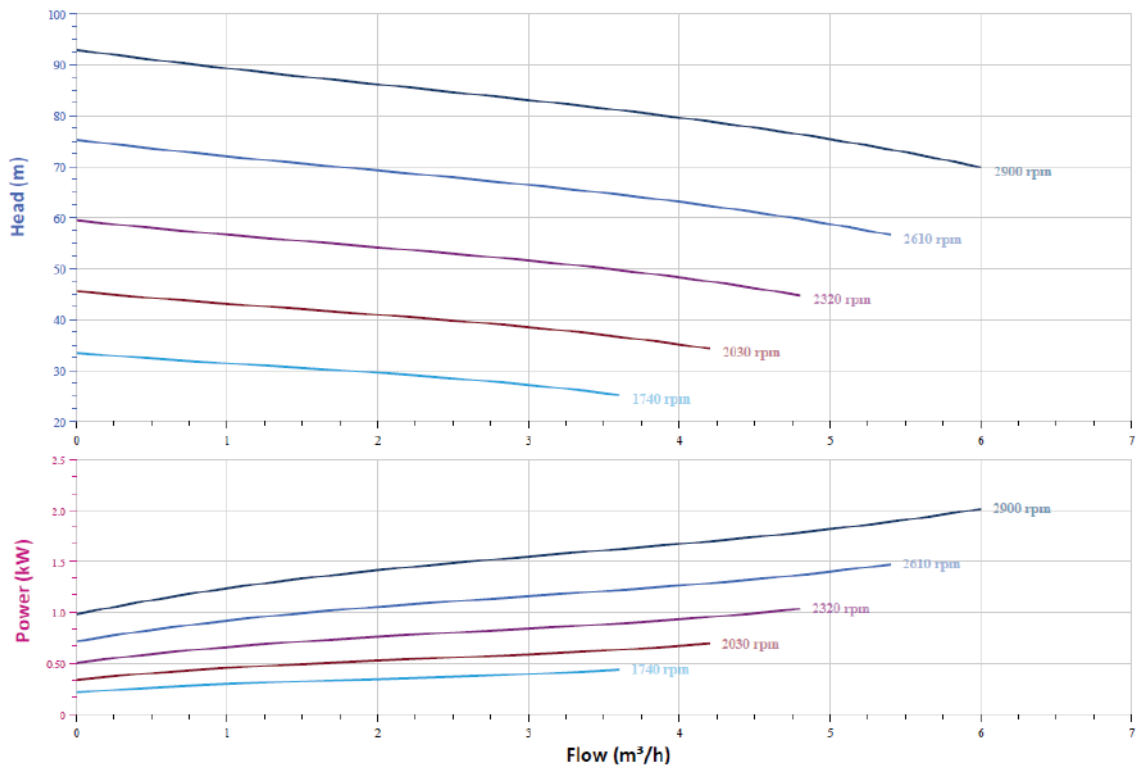

### TECHNICAL DATA

<b>RATED FLOW [M3/H]</b>	4m3/hr
<b>MAX FLOW</b>	6m3/hr
<b>MAX HEAD</b>	92.4M
<b>OPTIMUM OPERATING RANGE</b>	2.41m3/hr @ 84.9m 38.8% eff 5m3/hr @ 75.4m 55.8% eff
<b>WORKING AIR TEMP</b>	0°C - 40°C
<b>LIQUID TEMPERATURE</b>	-15°C - 120°C
<b>HIGHEST EFFICIENCY</b>	57.11%
<b>MAXIMUM PUMP PRESSURE</b>	33 bar
<b>NET WEIGHT (KG)</b>	36kg

## CURVE

## VFD CURVE

## DUAL PUMP CURVE