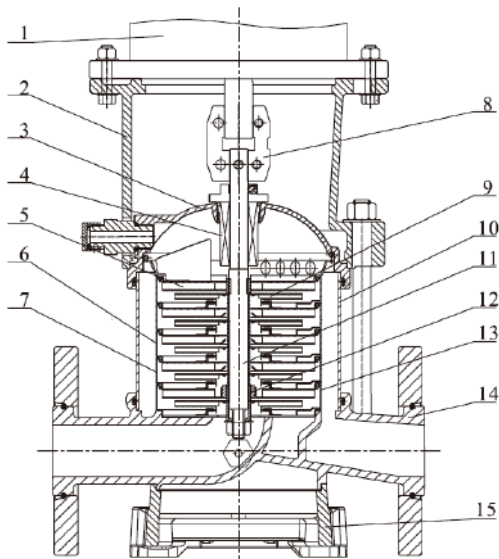

1	Motor	/
2	Bracket	Ductile Cast Iron
3	Seal Base	Stainless / Ductile Cast Iron
4	Mechanical Seal	AS-L-16
5	Top Diffuser	Stainless Steel
6	Diffuser	Stainless Steel
7	Support Diffuser	Stainless Steel
8	Coupling	Stainless Steel
9	Impeller	Stainless Steel
10	Cylinder	Stainless Steel
11	Shaft	Stainless Steel
12	Intermediate Bearing	SIC / WC
13	Inducer	Stainless Steel
14	Inlet/Outlet Chamber	Stainless Steel / Ductile Cast Iron
15	Base	Ductile Cast Iron