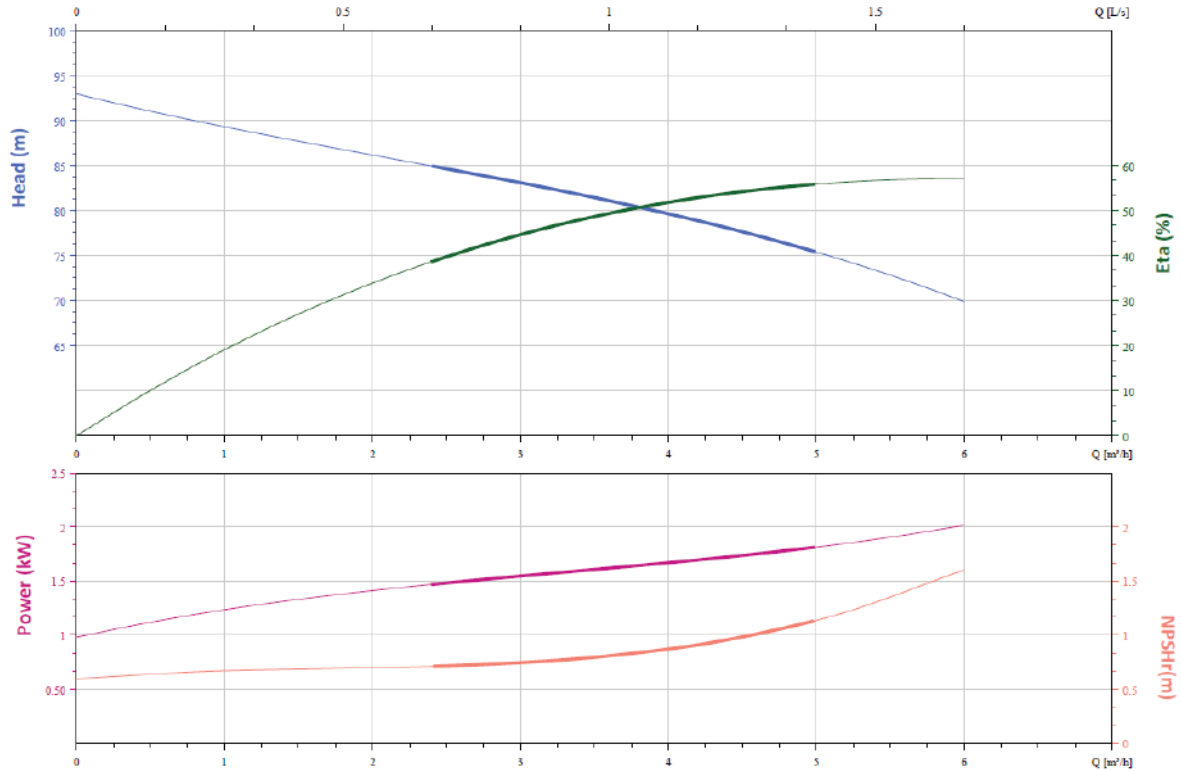

### TECHNICAL DATA

<b>RATED FLOW [M3/H]</b>	4m3/hr
<b>MAX FLOW</b>	6m3/hr
<b>MAX HEAD</b>	92.4M
<b>OPTIMUM OPERATING RANGE</b>	2.41m3/hr @ 84.9m 38.8% eff 5m3/hr @ 75.4m 55.8% eff
<b>WORKING AIR TEMP</b>	0°C - 40°C
<b>LIQUID TEMPERATURE</b>	-15°C - 120°C
<b>HIGHEST EFFICIENCY</b>	57.11%
<b>MAXIMUM PUMP PRESSURE</b>	33 bar
<b>NET WEIGHT (KG)</b>	36kg

### DIMENSIONS

**BASE WIDTH & LENGTH** 275

## VFD CURVE

## DUAL PUMP CURVE